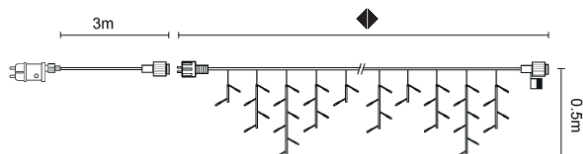

STALACTIT LIGHT® LED CABLE BLANC

STALACTIT LIGHT® LED

◆ DIMENSIONS 22m X 0,54m - 288 LED - 31V - PCBx8

Multicolore (160 flash)

JFL359C

STALACTITES FLASH CABLE BLANC

STALACTIT LIGHT® LED FLASH

◆ DIMENSIONS 8m X 0,5m - 130 LED + 30 FLASH - 24V - PCBx10