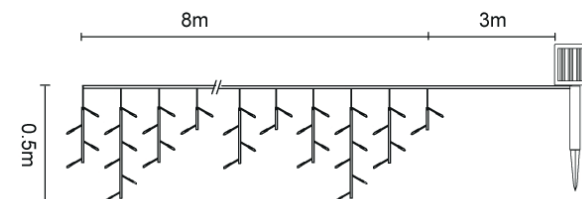

STALACTITES SOLAIRE CABLE ARGENT TRANSPARENT

STALACTIT SOLAR

◆ DIMENSIONS 8m X 0,5m - 160 LED - 3.7V - PCBx10

Couleur LED	Référence	EAN
Blanc Pur	JFS35T	
Blanc Chaud	JFS35TA